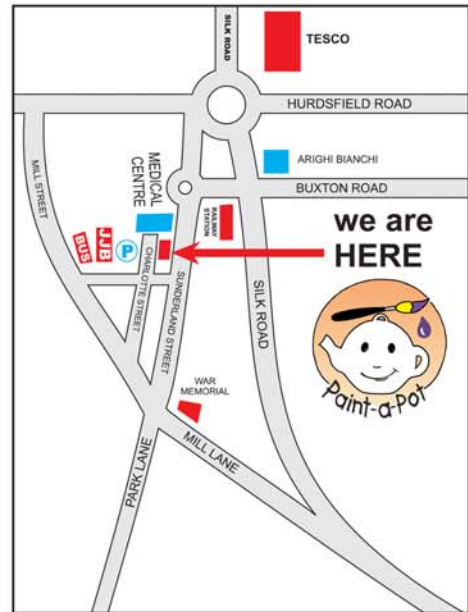

# THE PLAYFUL POTTER

Opening Hours: 10am - 5:30pm Mon-Sat

The NEW paint-a-pot shop in Macclesfield!

To .....

You are invited to .....’s Birthday Party.

Date .....

Time .....

R.S.V.P .....